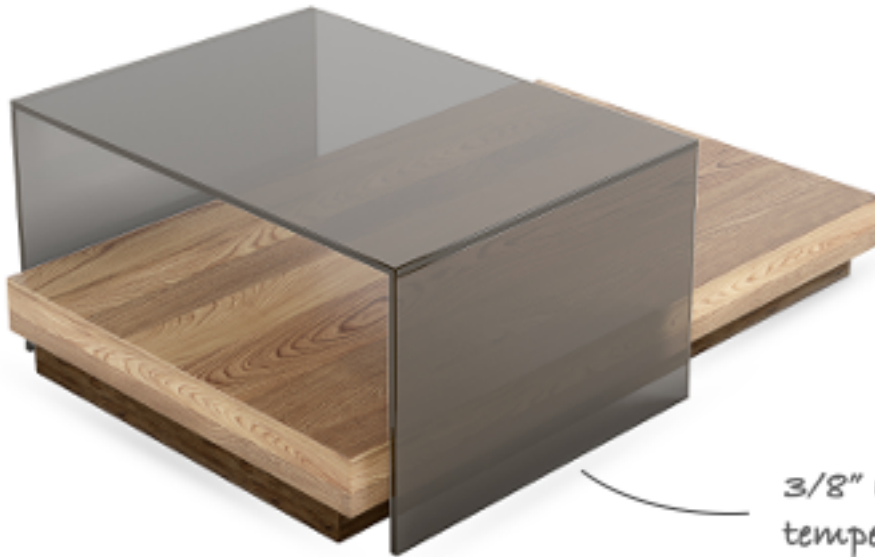

ORGANICCA

TERRAZA COFFEE TABLE

3/8" unattached
tempered glass

TERRAZA COFFEE TABLE

47"L x 28"W x 5"H cedar wood. table
24"L x 30"W x 14"H waterfall glass top

* custom sizes available

ORGANICCA

OrganiccaFurniture.com
yoko@zokagroup.com
adrian@zokagroup.com
www.zokagroup.com
@organicca | @zokagroup